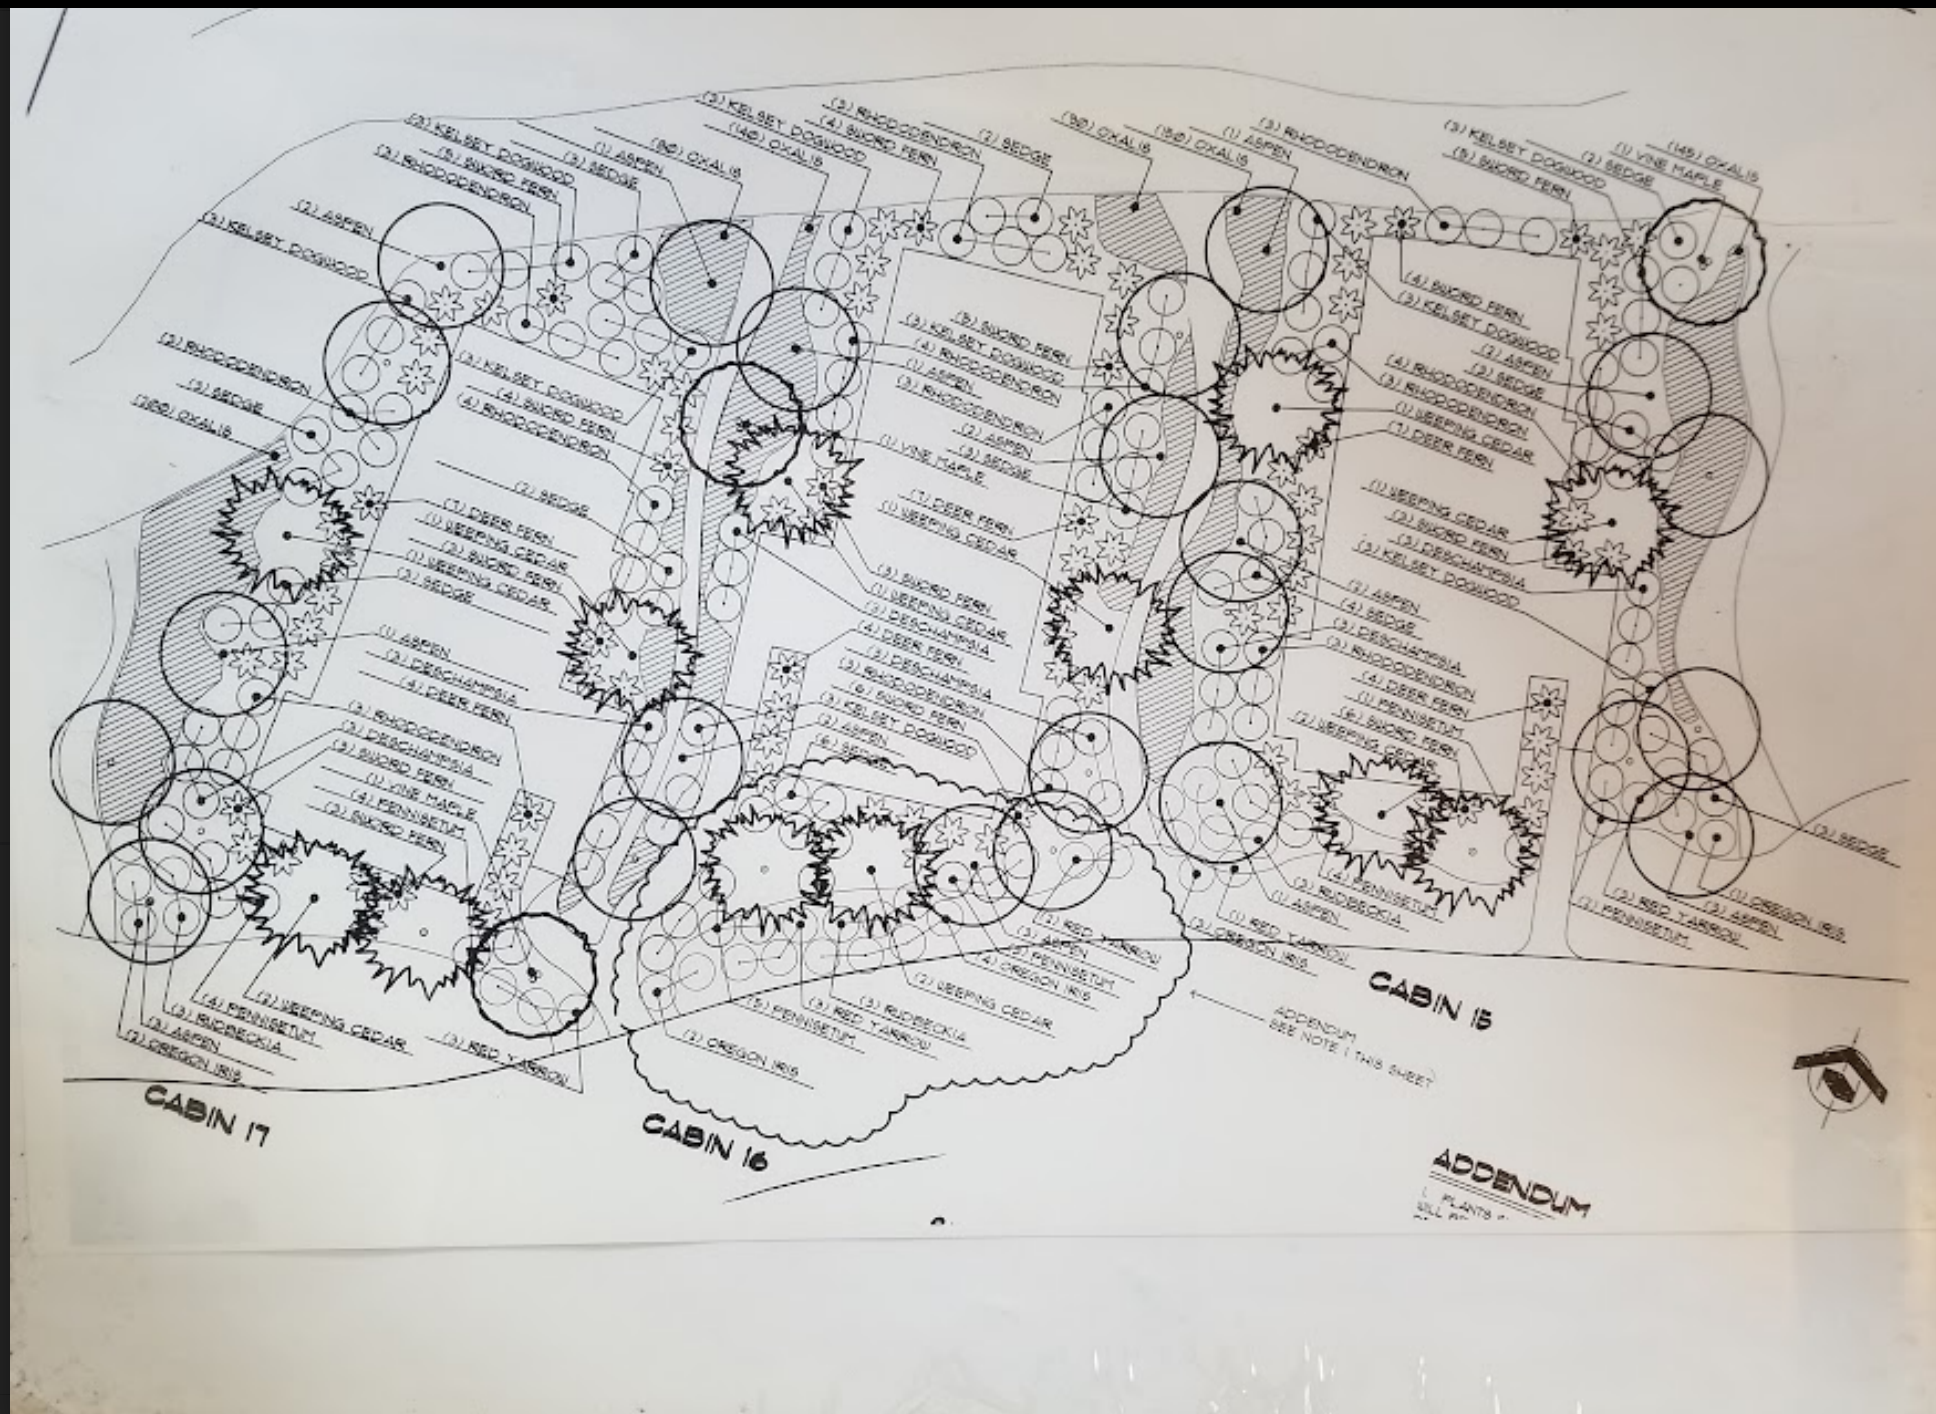

+ New

▶️ 📁 My Drive

▶️ 📁 Computers

👤 Shared with me

🕒 Recent

★ Starred

🗑️ Trash

☁️ Storage

2.37 GB of 15 GB used

Buy storage

Right-click a

ed

+

▶️